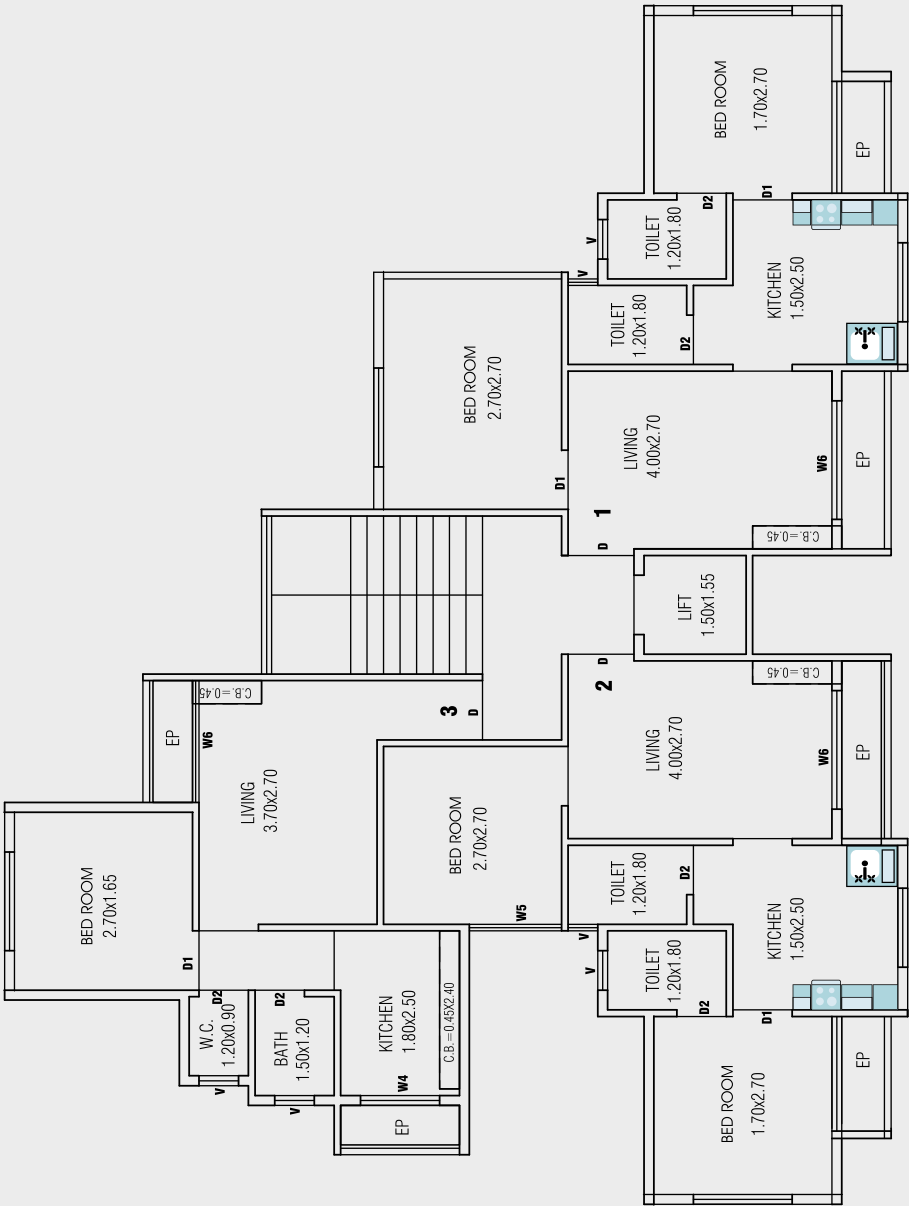

1&2BHK

1 Building

30 Flats

Possession Dec 18

1.5 Km From Station

Shirgaon, Badlapur East.

MAHARERA P51700013819

#pehlaghar

Actual Image of EXTERNAL VIEW

Actual Image of LIVING ROOM

Actual Image of BEDROOM

Actual Image of MASTER BEDROOM

Actual Image of COMMON BATHROOM

Actual Image of MASTER BED TOILET

Actual Image of MASTER BED TOILET

Actual Image of KITCHEN

Actual Image of KITCHEN

# Floor Plan

1st to 4th Floor

Road

Marketed By

7447437327 / 7722059911

Sales Add : F1, BDL Arcade, Above Parivar Hotel,  
Next To Bhalerao Dental Clinic, Badlapur East. 421 503